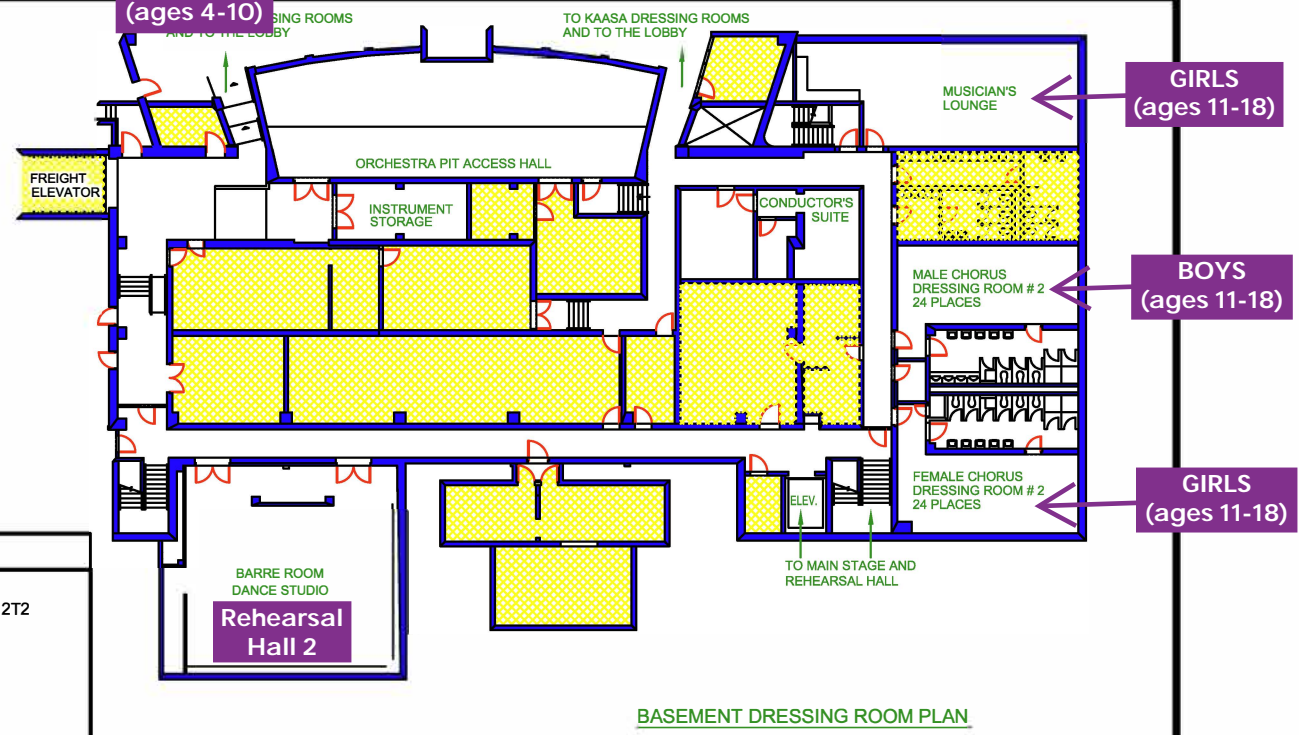

**BOYS (ages 4-10)**

**GIRLS (ages 4-10)**

**WOMEN (adults)**

**Government of Alberta**

**BACKSTAGE MAP**

11455 - 87th Avenue, Edmonton, Alberta, T6G 2T2  
Phone (780) 427-2760 Fax (780) 422-3750  
www.jubileeauditorium.com

**GIRLS (ages 11-18)**

**BOYS (ages 11-18)**

**GIRLS (ages 11-18)**

**Rehearsal Hall 2**