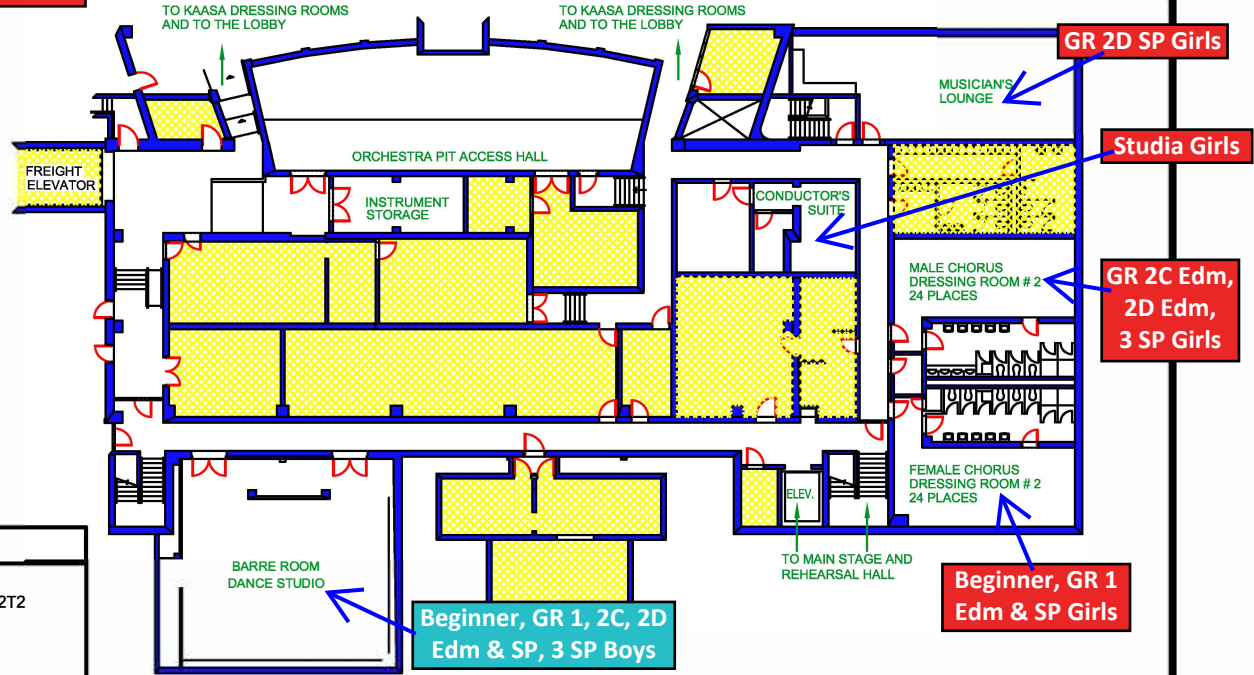

BASEMENT LEVEL

YEAR END SHOW 2024 BACKSTAGE DRESSING ROOM MAP

All backstage rooms are needed, so please disregard any Jubilee room gender labels.

BACKSTAGE MAP

11455 - 87th Avenue, Edmonton, Alberta, T6G 2T2
 Phone (780) 427-2760 Fax (780) 422-3750
 www.jubileeauditorium.com